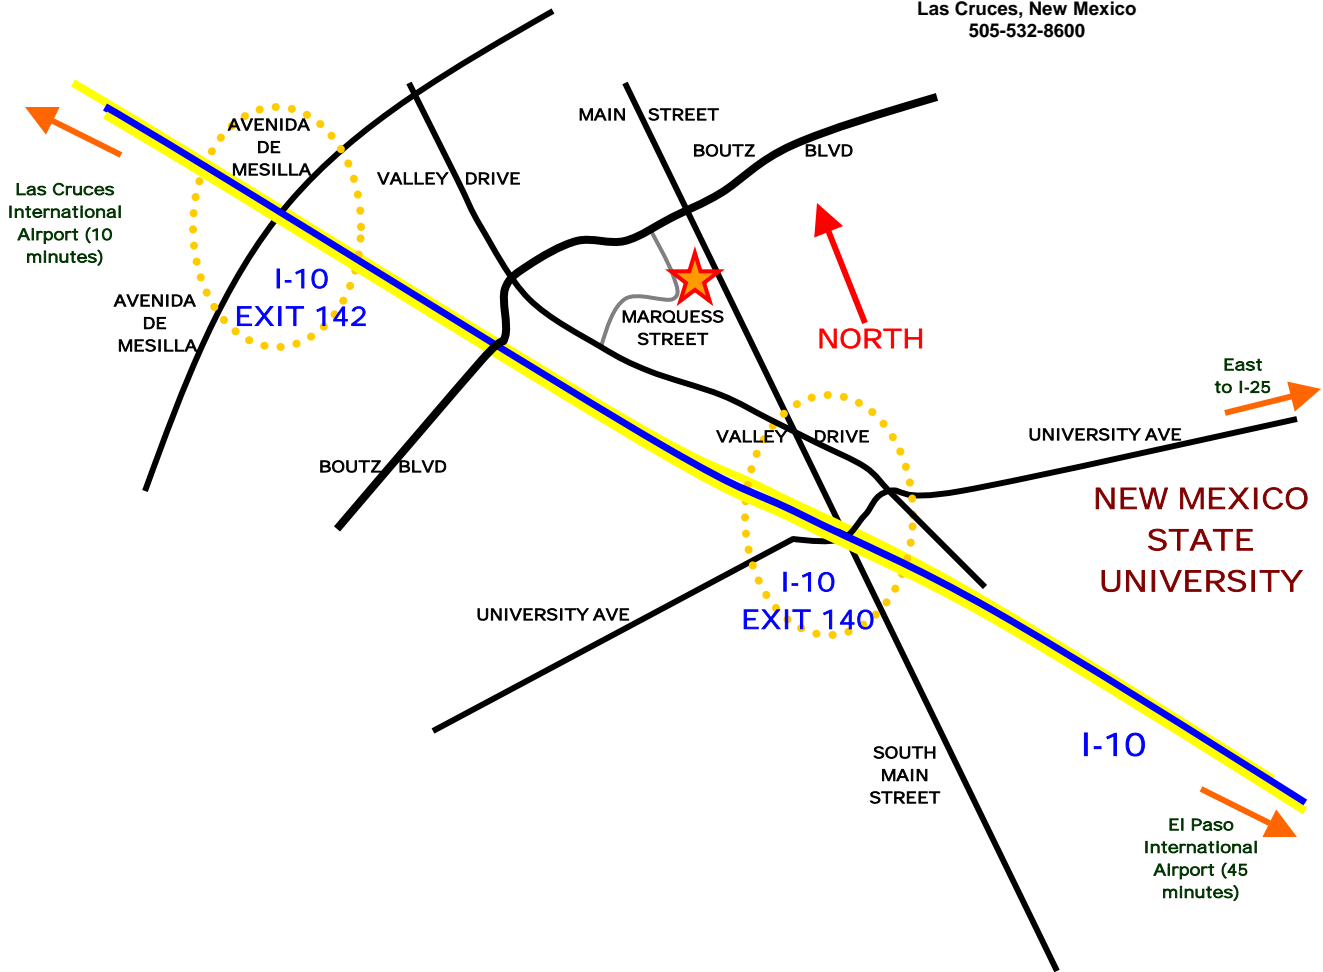

Akamai Physics Inc. (API)

1725 Marquess Street
 Marquess Street Tech Center
 Las Cruces, New Mexico
 505-532-8600

Main/University (I-10) Exit 140
 (5 minutes from facility)

Comfort Inn of Las Cruces	2585 S. Valley Drive 505-527-2000
Holiday Inn Express	2200 S. Valley Drive 505-527-9947
Holiday Inn de Las Cruces	201 E. University Avenue 505-526-4411
Restaurants:	
Dick's Cafe	2305 S Valley Drive
Chilitos Resturant	2405 S Valley Drive
Pancho Villa Border Cafe	201 E. University Ave
Caliche's	590 S Valley Drive

Avenida De Mesilla (I-10) Exit 142
 (10 minutes from facility)

Spring Hill Suites by Marriott	1600 Hickory Drive 505-541-8887
Best Western Mesilla Valley	901 Avenida de Mesilla 505-524-8603
Hampton Inn	755 Avenida de Mesilla 505-526-8311
Restaurants:	
Applebee's	1590 Hickory Drive
Eddie's Bar & Grill	901 Avenida de Mesilla
Gadsen Purchase Grill	1300 Avenida de Mesilla
Cracker Barrel	1490 Hickory Drive