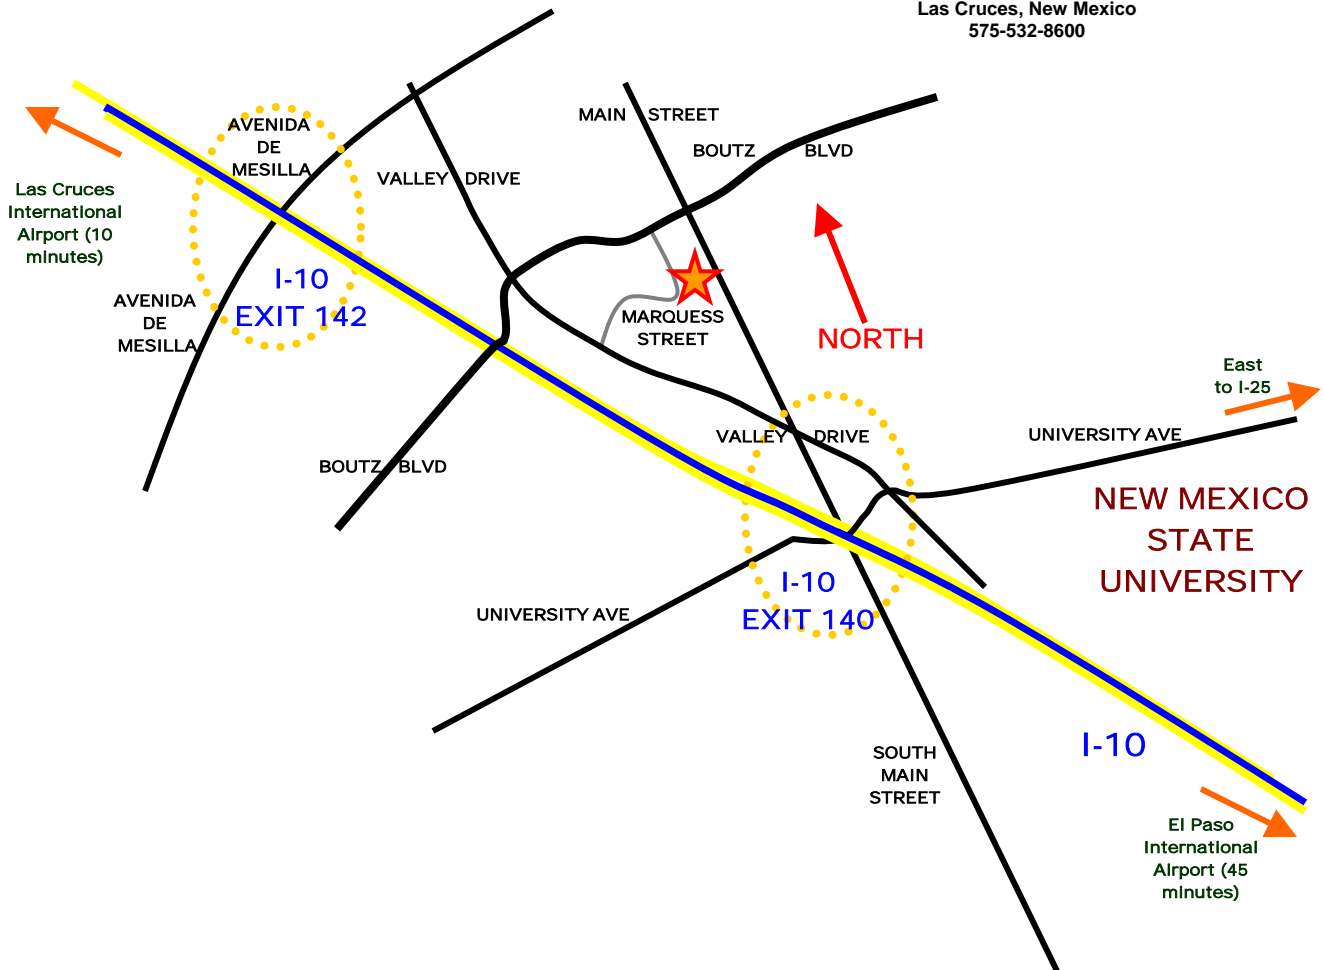

Akamai Physics Inc. (API)

1725 Marquess Street
 Marquess Street Tech Center
 Las Cruces, New Mexico
 575-532-8600

Main/University (I-10) Exit 140
 (5 minutes from facility)

Comfort Inn of Las Cruces	2585 S. Valley Drive 505-527-2000
Holiday Inn Express	2200 S. Valley Drive 505-527-9947
Holiday Inn de Las Cruces	201 E. University Avenue 505-526-4411
Restaurants:	
Dick's Cafe	2305 S Valley Drive
Chilitos Resturant	2405 S Valley Drive
Pancho Villa Border Cafe	201 E. University Ave
Caliche's	590 S Valley Drive

Avenida De Mesilla (I-10) Exit 142
 (10 minutes from facility)

Spring Hill Suites by Marriott	1600 Hickory Drive 505-541-8887
Best Western Mesilla Valley	901 Avenida de Mesilla 505-524-8603
Hampton Inn	755 Avenida de Mesilla 505-526-8311
Restaurants:	
Applebee's	1590 Hickory Drive
Eddie's Bar & Grill	901 Avenida de Mesilla
Gadsen Purchase Grill	1300 Avenida de Mesilla
Cracker Barrel	1490 Hickory Drive